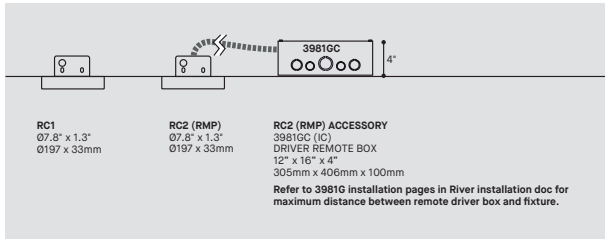

MOUNTING OPTIONS OPTION DE MONTAGE

ORDERING SPECIFICATION	SPÉCIFICATION DE COMMANDE	CODE	
MODEL MODÈLE			
4803-R36	RIVER ROUND PENDANT 36"		
4803-R50	RIVER ROUND PENDANT 50"		
4803-R72	RIVER ROUND PENDANT 72"		
LIGHT SOURCE SOURCE LUMINEUSE		LED	
LED	REGULAR OUTPUT		
COLOR TEMPERATURE TEMPÉRATURE DE COULEUR			
22	2200K		
27	2700K		
30	3000K		
35	3500K		
COLOR RENDERING INDEX (CRI) INDICE DE RENDU DE COULEUR (IRC)		90	
90	90+ CRI		
VOLTAGE VOLTAGE			
120V	120 VOLT		
277V	277 VOLT		
CONTROL OPTION OPTION DE CONTRÔLE			
DV	0-10V DIMMING (120V-277V)		
NLTAIR2*	NLIGHT AIR CONTROL GEN 2		
NLIGHT*	NLIGHT WIRED CONTROL		
	* NLIGHT INTEGRATION REQUIRES A REMOTE POWER PACK (39NLAA FOR NLTAIR2 OR 39NLWA FOR NLIGHT) REFER TO NLIGHT GUIDE AND INSTALLATION SHEET FOR ALL REQUIREMENTS. * FOR EMERGENCY BATTERY WITH NLIGHT OPTIONS, PLEASE CONTACT YOUR EUREKA REPRESENTATIVE.		
EMERGENCY BATTERY BATTERIE D'URGENCE			
	EM DRIVER BOX INCLUDED. INSTALLED REMOTELY. SEE EM GUIDE FOR DETAILS		
EMB*	EMERGENCY BATTERY FOR REMOTE BOX		
	* 3981EA ACCESSORY IS REQUIRED FOR THIS OPTION		
CABLE CÂBLE		POA	
POA	POWER OVER AIRCRAFT SUSPENSION (NO POWER CABLE)		
CABLE LENGTH LONGUEUR DE CÂBLE			
60	60" CABLE (STD LENGTH)		
**	CUSTOM CABLE LENGTH (PLEASE SPECIFY) FOR OVERALL LENGTH PLEASE CONTACT YOUR EUREKA REPRESENTATIVE.		
MOUNTING MONTAGE			
	CENTERED ROUND CANOPY / PAVILLON ROND CENTRE		
REC1*	SCREWLESS Ø7.75" X 1.35" CANOPY		
REC2	REMOTE DRIVER OPTION SCREWLESS Ø7.75" X 1.35" CANOPY		
	* NOT AVAILABLE FOR 4803-R72		
MOUNTING OPTIONS OPTIONS DE MONTAGE		RCA	
RCA	CENTERED ROUND CANOPY - AIRCRAFT CABLES ANGLED TO CENTER		
CANOPY AND ANCHORS FINISH FINI PAVILLON ET ANCRAGE(S)			
BLKE	BLACK FINE TEXTURE		
WHE	WHITE FINE TEXTURE		
MATCH*	COLOR MATCH WITH BRACKET		
	* LONGER LEAD TIME MAY APPLY. PLEASE CONTACT YOUR EUREKA REPRESENTATIVE		
BRACKET FINISH FINI BRACKET			
BLKE	BLACK	GGE*	GRASS GREEN
WHE	WHITE	HGE*	HUNTER GREEN
CHM*	CHAMPAGNE METALLIC	LNE*	LUNAR GREY
SIM*	SILVER METALLIC	NBE*	NAVY BLUE
AYE*	APRICOT YELLOW	SBE*	SAND BEIGE
BRE*	BRICK RED	SGE*	SAGE GREY
CBE*	CHOCOLATE BROWN	STE*	SUMMER TEAL
CPE*	CLAY PINK	RAL**	PLEASE SPECIFY RAL CODE
DBE*	DYNAMIC BLUE		
	ALL FINISHES ARE FINE TEXTURED WITH THE EXCEPTION OF CHM, SIM. * LONGER LEAD TIME MAY APPLY. PLEASE CONTACT YOUR EUREKA REPRESENTATIVE. ** SPECIFY 4 DIGIT RAL CLASSIC CODE. LONGER LEAD TIME MAY APPLY. PLEASE CONTACT YOUR EUREKA REPRESENTATIVE.		
ACCESSORY ACCESSOIRE			
	ALL ACCESSORIES ARE AVAILABLE FOR ADVANCE SHIPPING		
39NLAA*	NLIGHT AIR GEN 2 REMOTE POWER PACK		
39NLWA*	NLIGHT WIRED REMOTE POWER PACK		
3981GC	DRIVER BOX FOR REMOTE INSTALLATION - 4" X 12" X 16"		
ACCESSORY EMERGENCY BATTERY ACCESSOIRE BATTERIE D'URGENCE			
3981EA	ELECTRICAL BOX FOR EMB EMERGENCY BATTERY